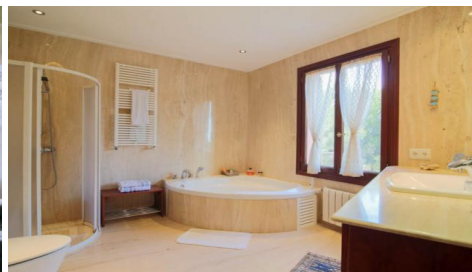

## Villa with sea views in Son Servera

REF: S19

Villa in Son Servera, located in a quiet and high area, with unobstructed views to the sea, in the urbanization of Cas Hereu. The house with 255 m<sup>2</sup> built on 2 floors, on the main floor of 95 m<sup>2</sup> is distributed in an entrance hall, toilet, reading room with fireplace, dining room with direct access to a terrace with balcony with spectacular views, living room and open kitchen Fully furnished and equipped with direct access to a small terrace. From the foyer of the first floor, there are marble stairs...