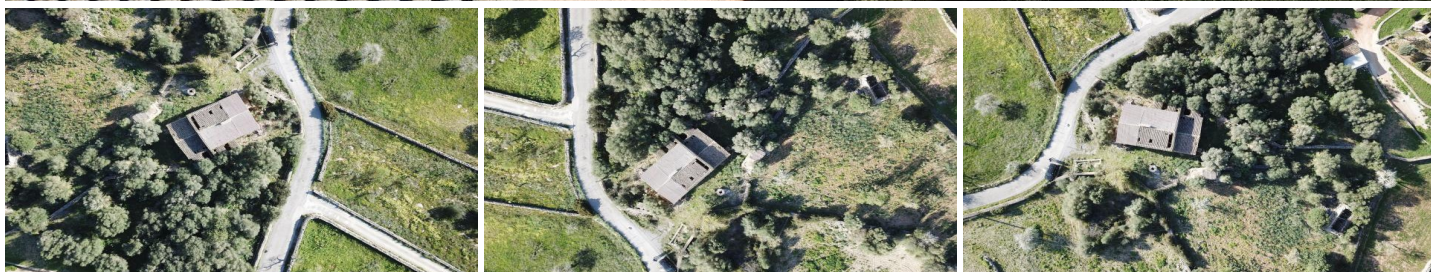

Large finca with house and sea views

REF: S174

Large finca of 28,000 sqm between the road Manacor to Porto Cristo with great sea views, with a large house of 400 sqm to reform. The entire finca is finished with stone walls. The finca has its own drinking water well. There is possibility of light nearby. It has a wood stove....

| | |
|--|-----------------------|
|  | 400 m ² |
|  | 28.000 m ² |
|  | 0 |
|  | 0 |
|  | |

460.000 €

Large finca with house and sea views

REF: S174

Large finca of 28,000 sqm between the road Manacor to Porto Cristo with great sea views, with a large house of 400 sqm to reform. The entire finca is finished with stone walls. The finca has its own drinking water well. There is possibility of light nearby. It has a wood stove....

| | |
|--|-----------------------|
|  | 400 m ² |
|  | 28.000 m ² |
|  | 0 |
|  | 0 |
|  | |

460.000 €