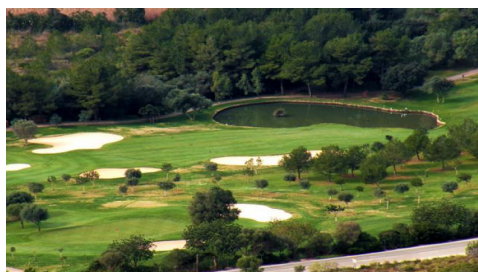

Solar with project in Son Sureda close to Rotana Golf

REF: S181

Building plot in one of the best areas of Manacor with very good views, located in the Son Sureda area and very close to the 'La Rotana Golf Reserve'. With 15,000 m², it has a project for the construction of a detached house with a swimming pool, currently has the updated permits to start building....

 15.000 m²

 15.000 m²

 0

 0

399.000 €

Solar with project in Son Sureda close to Rotana Golf

REF: S181

Building plot in one of the best areas of Manacor with very good views, located in the Son Sureda area and very close to the 'La Rotana Golf Reserve'. With 15,000 m², it has a project for the construction of a detached house with a swimming pool, currently has the updated permits to start building....