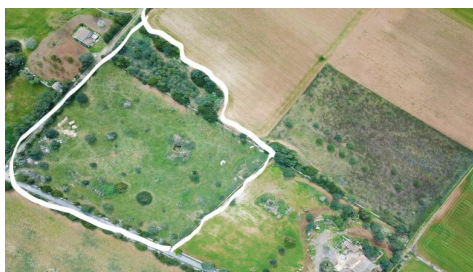

Solar with project in Son Sureda close to Rotana Golf

REF: S181

Building plot in one of the best areas of Manacor with very good views, located in the Son Sureda area and very close to the 'La Rotana Golf Reserve'. With 15,000 m², it has a project for the construction of a detached house with a swimming pool, currently has the updated permits to start building....

 15.000 m²

 15.000 m²

 0

 0

399.000 €

Solar with project in Son Sureda close to Rotana Golf

REF: S181

Building plot in one of the best areas of Manacor with very good views, located in the Son Sureda area and very close to the 'La Rotana Golf Reserve'. With 15,000 m², it has a project for the construction of a detached house with a swimming pool, currently has the updated permits to start building....