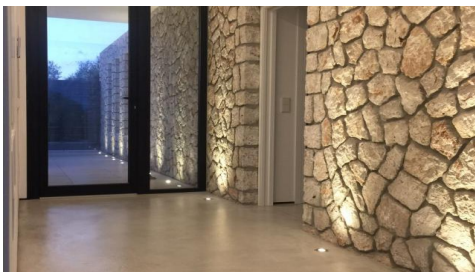

Brand new fabulous villa in Puntiró with sea views

REF: S168

This fabulous villa is located in the calm residential area of Manacor (Puig de Son Talent), in an elevated position; therefore, it offers the best panoramic views to the sea and the meadows and pastures. Due to the perfect orientation of the house, the always-present Mediterranean sun floods the most important areas of the house with light. The plot has a size of 2,000 sqm and the constructed area is 240 sqm. This brand new villa in a minimalistic style has been adapted to the contemporary taste...

240 m²

2.000 m²

3

2

1 €

Brand new fabulous villa in Puntiró with sea views

REF: S168

This fabulous villa is located in the calm residential area of Manacor (Puig de Son Talent), in an elevated position; therefore, it offers the best panoramic views to the sea and the meadows and pastures. Due to the perfect orientation of the house, the always-present Mediterranean sun floods the most important areas of the house with light. The plot has a size of 2,000 sqm and the constructed area is 240 sqm. This brand new villa in a minimalistic style has been adapted to the contemporary taste...